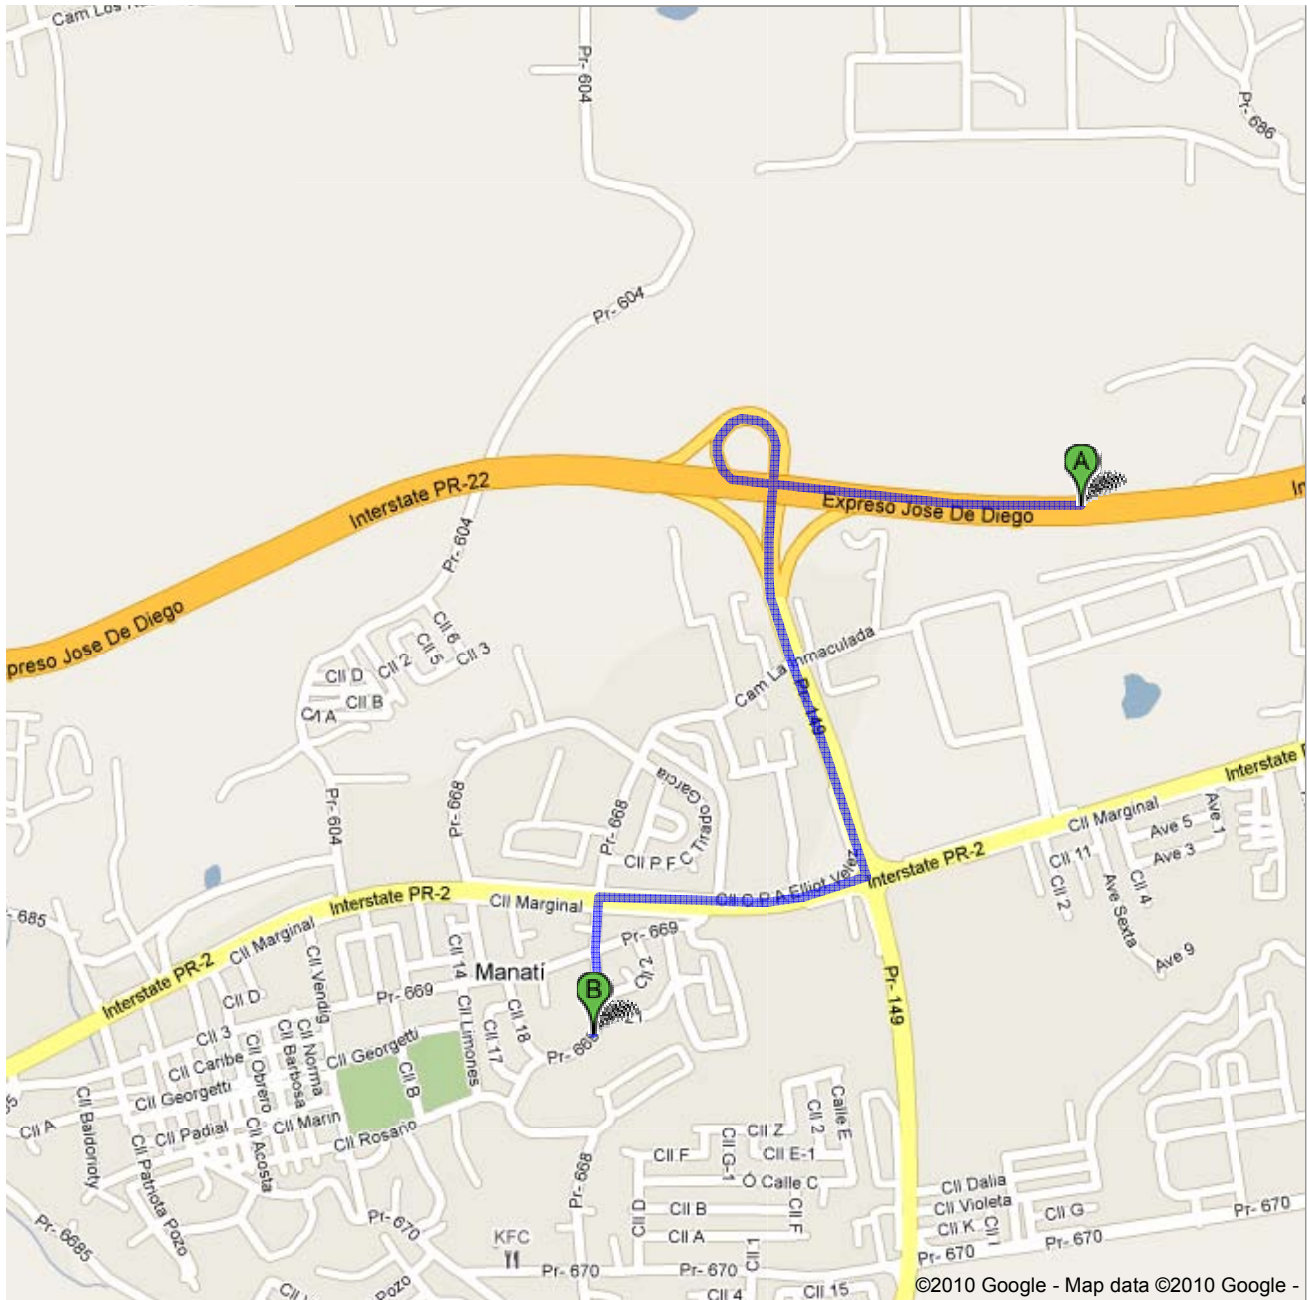

 Expreso Jose De Diego/Interstate PR-22 W

	1. Head <b>west</b> on <b>Expreso Jose De Diego/Interstate PR-22 W</b>	go 0.9 km total 0.9 km
	2. Exit onto <b>Pr- 149</b> About 2 mins	go 1.4 km total 2.3 km
	3. Turn <b>right</b> at <b>Interstate PR-2 E</b> About 1 min	go 0.7 km total 2.9 km
	4. Take the 1st <b>left</b> onto <b>Cll Hambollan/Pr- 668</b> Continue to follow Pr- 668 Destination will be on the right About 2 mins	go 0.3 km total 3.3 km

 Pr- 668

These directions are for planning purposes only. You may find that construction projects, traffic, weather, or other events may cause conditions to differ from the map results, and you should plan your route accordingly. You must obey all signs or notices regarding your route.

Map data ©2010 Google

Directions to Pr- 668  
3.3 km – about 5 mins

**Save trees. Go green!**  
Download Google Maps on your phone at [google.com/gmm](http://google.com/gmm)

©2010 Google - Map data ©2010 Google -